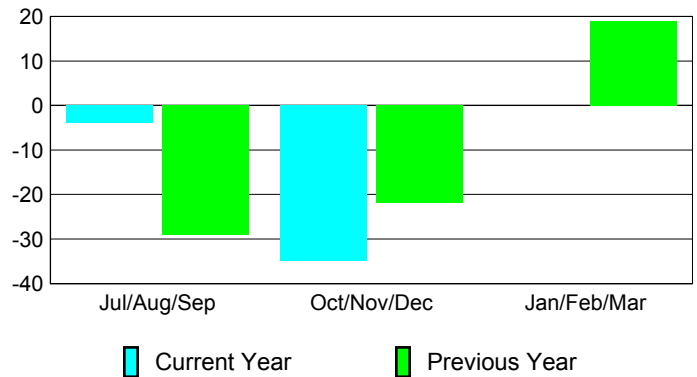

Membership Results
2012-2013

Membership
2011-2012

Month	Net Memb Goal	Actual New Memb	Actual Dropped Memb	Gain/Loss of Memb	Gain/Loss of Memb
Jul/Aug/Sep	10	20	-24	-4	-29
Oct/Nov/Dec	-5	36	-71	-35	-22
Jan/Feb/Mar	19				19
Totals	24	56	-95	-39	-32

Membership Results 2012-2013

Goal, New, Dropped, Gain/Loss

Comparison of Membership Gain/Loss

Current Year Compared to the Previous Year

Gender Comparison 2012-2013

Jul/Aug/Sep

Oct/Nov/Dec

Jan/Feb/Mar