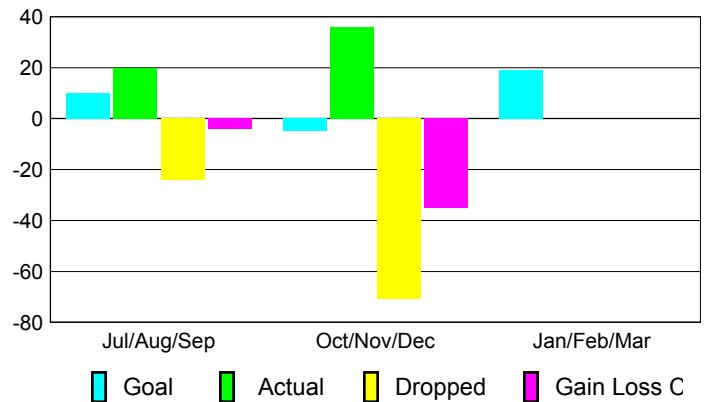

Membership Results 2012-2013

Goal, New, Dropped, Gain/Loss

Comparison of Membership Gain/Loss

Current Year Compared to the Previous Year